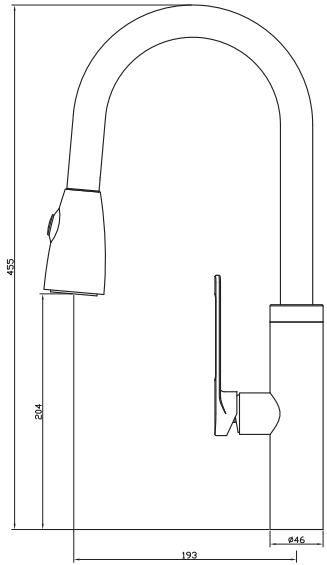

HUBLO with handshower

Version 2016/09/06

Parts list:

- A: Faucet body
- C1: O-ring
- D1: O-ring
- D2: O-ring
- D3: O-ring
- F: Handshower
- B: Braided hose

Tools:

- Phillips screwdriver
- Wrench

Warnings:

- Do not use tools on the handshower (indicated by a crossed-out wrench icon).

1

2

3

4

1/4

5

F

8

1/4

9